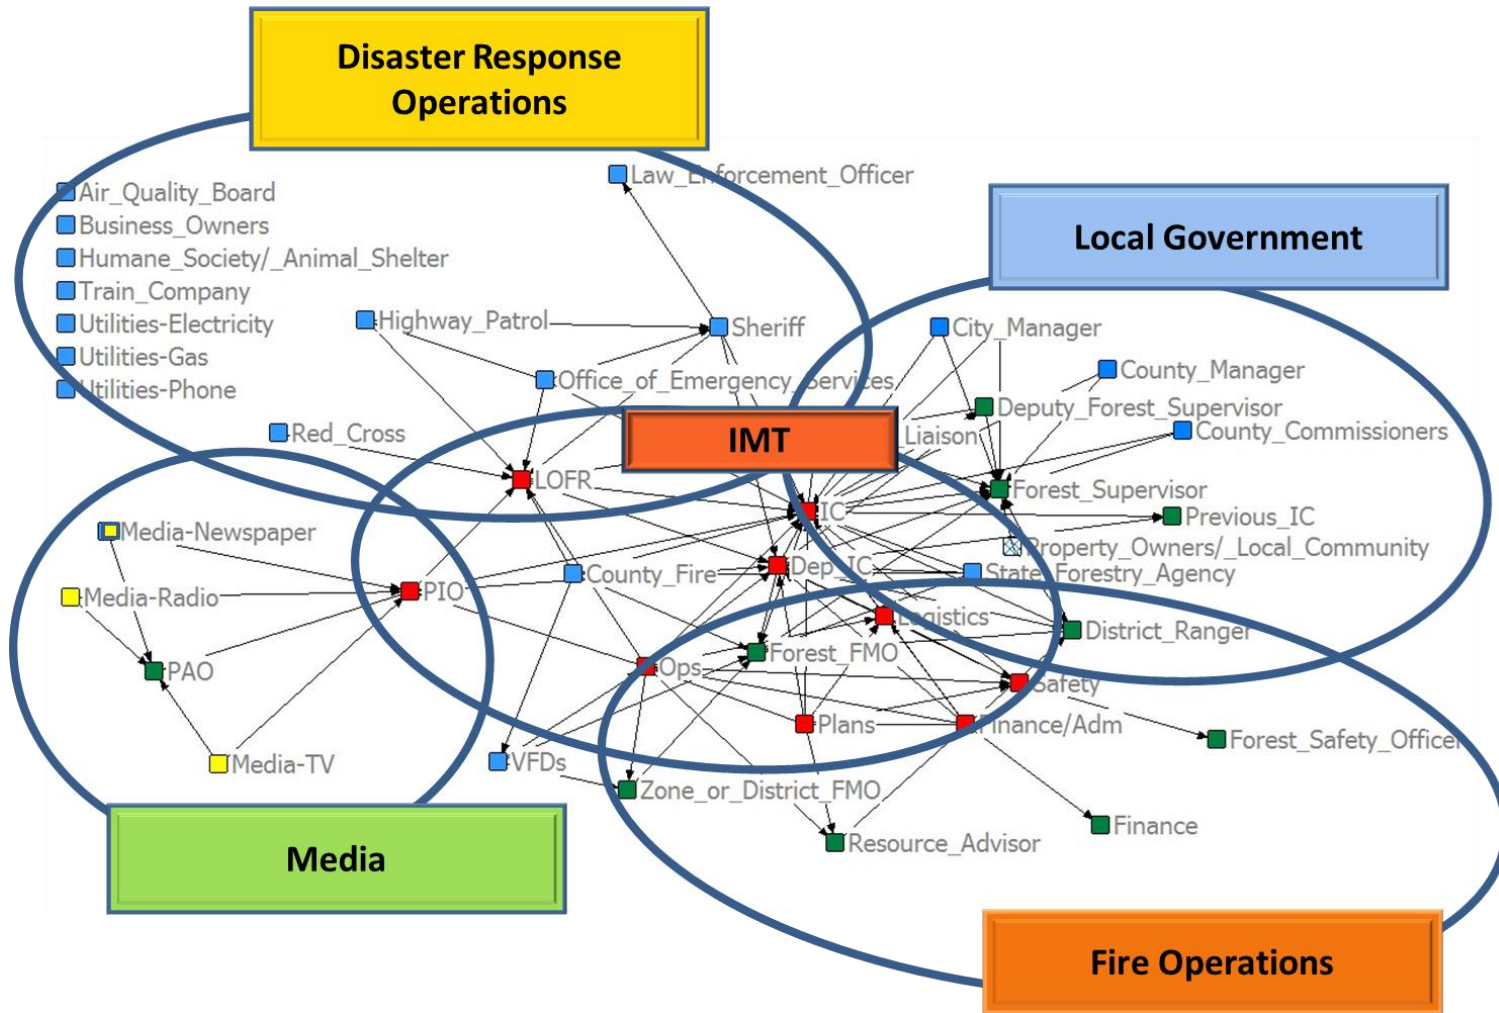

# Incident Response Network Map

Branda Nowell and Toddi Steelman, Principal Investigators  
 Branda\_Nowell@ncsu.edu  
 Fire Chasers Project//North Carolina State University  
 www.firechasers.ncsu.edu